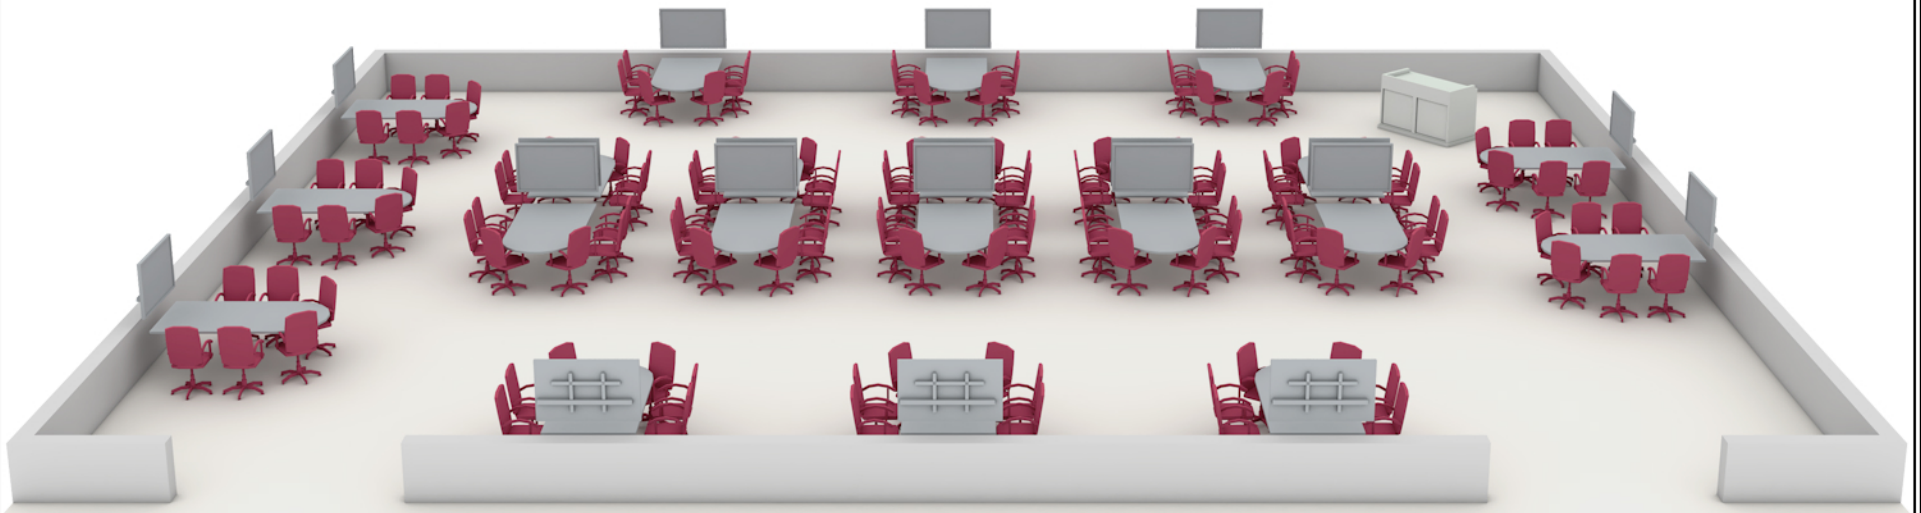

The SPARK: Academic Innovation Hub

WASHINGTON STATE UNIVERSITY

If You Rearrange Furniture Please Reset to Default Layout

Thank You